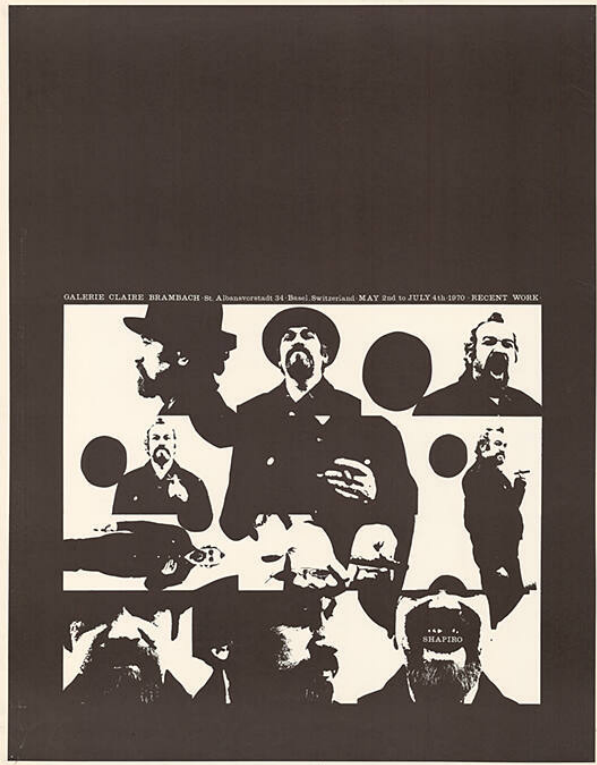

# Basic Detail Report - Basel Poster Collection

---

**Shapiro, Galerie Claire Brambach, Basel**

**Primary Maker**

Galerie Claire Brambach, Basel

**Date**

[1970]

**Medium**

Siebdruck

**Dimensions**

74 x 58.5 cm

**Object number**

CH-000957-X:40599

**Terms**

Galerien BS